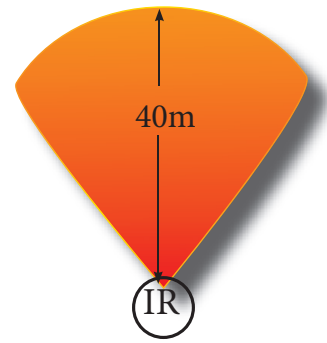

## High definition 2.4 Mega Pixel

Sony STARVIS 1/2 inch , 2.4MP image sensor “bullet “ camera. 1080P HD-TVI/AHD/CVI and standard resolution compliant , easy to adjust housing. True day night IR cut filter. Digital wide dynamic & 3D digital noise reductions to deliver noise-free images even in near total darkness. IR smart circuit to reduce ghosting out of image. Built in LED's allow the camera to be used in total darkness up to a maximum range of 40 metres

### Features

- 4 in 1 video output
- TVI/CVI/CVBS/AHD output
- True wide dynamic
- 3D digital noise reduction
- 2.8~12mm lens
- 40 Meter IR range
- Power input: 12v DC 500mA
- Size:89 x 76mm
- weight:

### Common Features

- 1/2.8ins SONY 2.4MP IMX291
- Starvis back illuminated sensor
- 3MP HD lens with IR correction
- IR Smart
- IP66 rated - suitable for in and outside
- Signal to noise ratio >52dB
- 0 lux with IR LED 0.001Lux
- Aluminum external housing
- dual glass technology - prevents image fogging