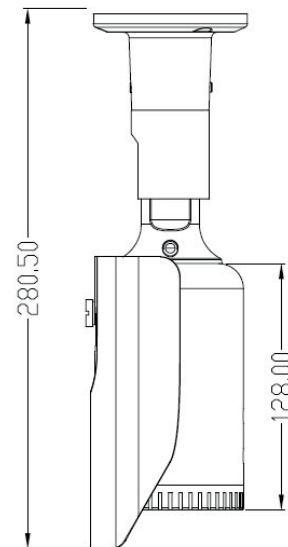

## High definition 2.4 Mega Pixel

Sony STARVIS 1/2 inch , 2.4MP image sensor “bullet “ camera. 1080P HD-TVI/AHD/CVI and standard resolution compliant , easy to adjust housing. True day night IR cut filter. Digital wide dynamic & 3D digital noise reductions to deliver noise-free images even in near total darkness. IR smart circuit to reduce ghosting out of image. Built in LED's allow the camera to be used in total darkness up to a maximum range of 40 metres

### Features

- 4 in 1 video output
- TVI/CVI/CVBS/AHD output
- True wide dynamic
- 3D digital noise reduction
- 2.8~12mm lens
- 40 Meter IR range
- Power input: 12v DC 500mA
- Size:89 x 76mm
- weight:

### Common Features

- 1/2.8ins SONY 2.4MP IMX291
- Starvis back illuminated sensor
- 3MP HD lens with IR correction
- IR Smart
- IP66 rated - suitable for in and outside
- Signal to noise ratio >52dB
- 0 lux with IR LED 0.001Lux
- Aluminum external housing
- dual glass technology - prevents image fogging