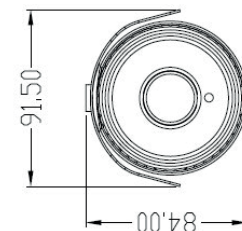

## High definition 2.4 Mega Pixel

Sony STARVIS 1/2 inch , 2.4MP image sensor “bullet “ camera. 1080P HD-TVI/AHD/CVI and standard resolution compliant , easy to adjust housing. True day night IR cut filter. Digital wide dynamic & 3D digital noise reductions to deliver noise-free images even in near total darkness. IR smart circuit to reduce ghosting out of image. Built in LED's allow the camera to be used in total darkness up to a maximum range of 40 metres

### Features

- 4 in 1 video output
- TVI/CVI/CVBS/AHD output
- True wide dynamic
- 3D digital noise reduction
- 2.8~12mm lens
- 40 Meter IR range
- Power input: 12v DC 500mA
- Size:89 x 76mm
- weight:

### Common Features

- 1/2.8ins SONY 2.4MP IMX291
- Starvis back illuminated sensor
- 3MP HD lens with IR correction
- IR Smart
- IP66 rated - suitable for in and outside
- Signal to noise ratio >52dB
- 0 lux with IR LED 0.001Lux
- Aluminum external housing
- dual glass technology - prevents image fogging