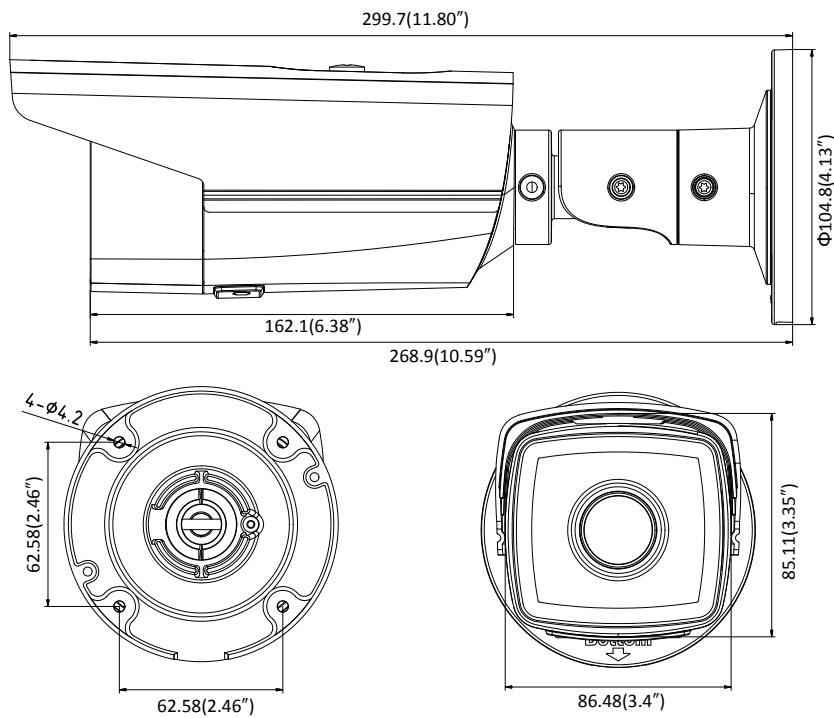

Dimensions

Unit: mm

Accessories

Distributed by

HIKVISION

Headquarters

No.555 Qianmo Road, Binjiang District,
Hangzhou 310051, China
T +86-571-8807-5998
overseasbusiness@hikvision.com

Hikvision USA
T +1-909-895-0400
sales.usa@hikvision.com

Hikvision Italy
T +39-0438-6902
info.it@hikvision.com

Hikvision Singapore
T +65-6684-4718
sg@hikvision.com

Hikvision Africa
T +27 (10) 0351172
sale.africa@hikvision.com

Hikvision Europe
T +31-23-55-42-770
info.eu@hikvision.com

Hikvision France
T +33(0)1-85-330-450
info.fr@hikvision.com

Hikvision Oceania
T +61-2-8599-4233
salesau@hikvision.com

Hikvision Hong Kong
T +852-2151-1761

Hikvision Middle East
T +971-4-8816086
salesme@hikvision.com

Hikvision Spain
T +34-91-737-16-55
info.es@hikvision.com

Hikvision Canada
T +1-909-895-0400
sales.usa@hikvision.com

Hikvision Russia
T +7-495-669-67-99
sateru@hikvision.com

Hikvision Poland
T +48-22-460-01-50
poland@hikvision.com

Hikvision Korea
T +82-31-731-8841
sales.korea@hikvision.com

Hikvision India
T +91-22-28469900
sales@pramahikvision.com

Hikvision UK
T +01628-902140
support.uk@hikvision.com

Hikvision Brazil
T +55 11 3318-0050
Latam.support@hikvision.com