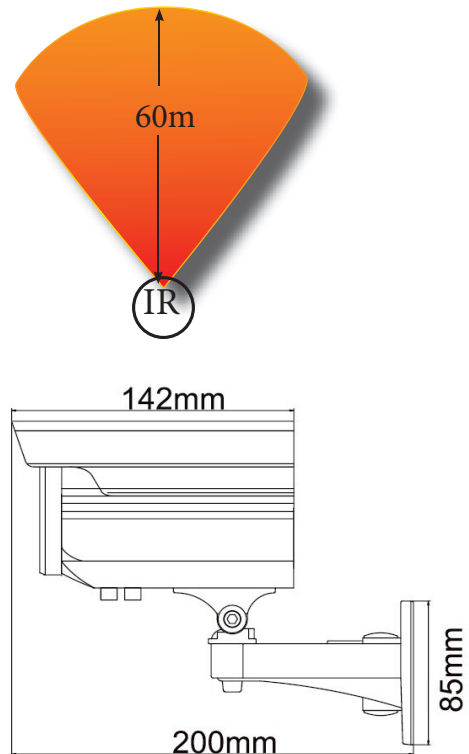

SV2-BULL45ESL-GRA

High definition 2.4 Mega Pixel

Sony STARVIS 1/2 inch , 2.4MP image sensor “bullet “ camera. 1080P HD-TVI/AHD/CVI and standard resolution compliant , easy to adjust housing. True day night IR cut filter. Digital wide dynamic & 3D digital noise reductions to deliver noise-free images even in near total darkness. IR smart circuit to reduce ghosting out of image. Built in LED's allow the camera to be used in total darkness up to a maximum range of 60 meters.

Features

- 4 in 1 video output
- TVI/CVI/CVBS/AHD output
- True wide dynamic
- 3D digital noise reduction
- 2.8~12mm vari-focal lens
- 60 Meters IR range
- Power input: 12VDC 500mA
- Size:89 x 76mm
- weight:

Common Features

- 1/2.8ins SONY 2.4MP IMX321
- Starvis back illuminated sensor
- 3MP HD lens with IR correction
- IR Smart
- IP66 rated - suitable for in and outside
- Signal to noise ratio >52dB
- 0 lux with IR LED 0.001Lux
- Aluminum external housing
- dual glass technology - prevents image fogging