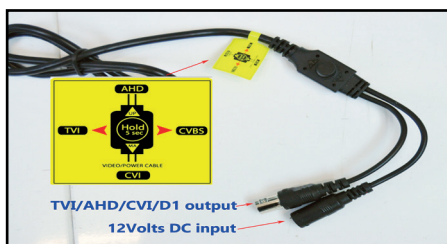

SV2-BULL45ESL-GRA

High definition 2.4 Mega Pixel

Sony STARVIS 1/2 inch , 2.4MP image sensor “bullet “ camera. 1080P HD-TVI/AHD/CVI and standard resolution compliant , easy to adjust housing. True day night IR cut filter. Digital wide dynamic & 3D digital noise reductions to deliver noise-free images even in near total darkness. IR smart circuit to reduce ghosting out of image. Built in LED's allow the camera to be used in total darkness up to a maximum range of 60 meters.

Features

- 4 in 1 video output
- TVI/CVI/CVBS/AHD output
- True wide dynamic
- 3D digital noise reduction
- 2.8~12mm vari-focal lens
- 60 Meters IR range
- Power input: 12VDC 500mA
- Size:89 x 76mm
- weight:

Common Features

- 1/2.8ins SONY 2.4MP IMX321
- Starvis back illuminated sensor
- 3MP HD lens with IR correction
- IR Smart
- IP66 rated - suitable for in and outside
- Signal to noise ratio >52dB
- 0 lux with IR LED 0.001Lux
- Aluminum external housing
- dual glass technology - prevents image fogging