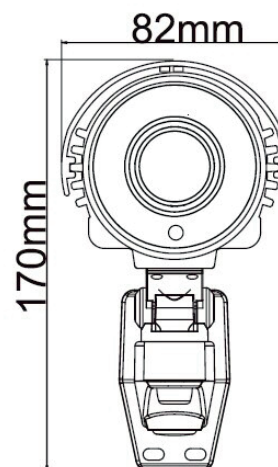

SV2-BULL45ESL-GRA

High definition 2.4 Mega Pixel

Sony STARVIS 1/2 inch , 2.4MP image sensor “bullet “ camera. 1080P HD-TVI/AHD/CVI and standard resolution compliant , easy to adjust housing. True day night IR cut filter. Digital wide dynamic & 3D digital noise reductions to deliver noise-free images even in near total darkness. IR smart circuit to reduce ghosting out of image. Built in LED's allow the camera to be used in total darkness up to a maximum range of 60 meters.

Features

- 4 in 1 video output
- TVI/CVI/CVBS/AHD output
- True wide dynamic
- 3D digital noise reduction
- 2.8~12mm vari-focal lens
- 60 Meters IR range
- Power input: 12VDC 500mA
- Size:89 x 76mm
- weight:

Common Features

- 1/2.8ins SONY 2.4MP IMX321
- Starvis back illuminated sensor
- 3MP HD lens with IR correction
- IR Smart
- IP66 rated - suitable for in and outside
- Signal to noise ratio >52dB
- 0 lux with IR LED 0.001Lux
- Aluminum external housing
- dual glass technology - prevents image fogging