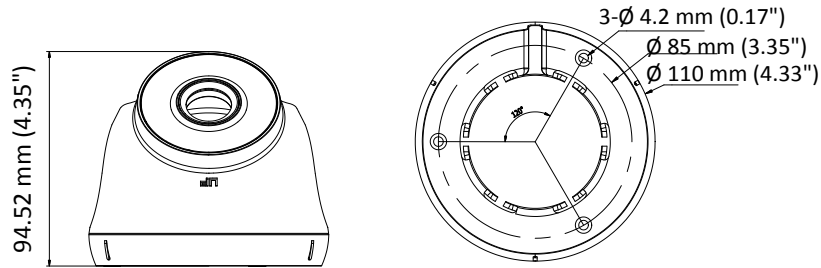

THC-T230 3 MP EXIR Bullet Camera

Key Features

- 3 megapixel high-performance CMOS
- Analog HD output, up to 3 MP resolution
- 2.8 mm, 3.6 mm, 6 mm fixed focal lens
- Day/Night switch
- DNR
- Smart IR
- Up to 40 m IR distance
- IP66

Specifications

Camera	
Image Sensor	3 MP CMOS image sensor
Signal System	PAL/NTSC
Effective Pixels	2052 (H) × 1536 (V)
Min. illumination	0.01 Lux@(F1.2, AGC ON), 0 Lux with IR
Shutter Time	1/25 (1/30) s to 1/50,000 s
Lens	2.8 mm, 3.6 mm, 6 mm
	Field of view : 92° (2.8 mm), 70.9° (3.6 mm), 56.7° (6 mm)
Lens Mount	M12
Day & Night	ICR
Angle Adjustment	Pan: 0° to 360°, Tilt: 0° to 180°, Rotation: 0° to 360°
Synchronization	Internal synchronization
Video Frame Rate	1920 × 1536@18fps
HD Video Output	1 analog HD output
General	
Operating Conditions	-40 °C to 60 °C (-40 °F to 140 °F), Humidity: 90% or less (non-condensation)
Power Supply	12 V DC ± 15%
Power Consumption	Max. 4 W
Protection Level	IP67
Material	Metal
IR Range	Up to 40 m
Dimensions	∅ 110 mm × 94.52 mm (∅ 4.33" × 4.35")
Weight	240 g (0.53 lb.)

Order Model

THC-T230

Dimensions

Accessories

DS-1272ZJ-110-TRS
Wall Mounting Bracket

DS-1275ZJ
Vertical Pole Mounting Bracket

DS-1276ZJ
Corner Mounting Bracket

DS-1280ZJ-M
Junction Box