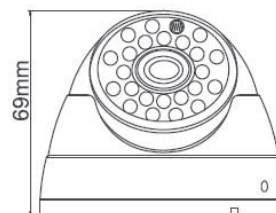

TVI-EYE2S

High definition 2.4 Mega Pixel

Sony IMX322 1/2 inch , 2.4MP image sensor “bullet “ camera. 1080P HD-TVI/AHD/CVI and standard resolution compliant, easy to adjust housing. True day night IR cut filter. Digital wide dynamic & 2D digital noise reductions to deliver noise-free images even in near total darkness. IR smart circuit to reduce ghosting out of an image. Built in LED's allow the camera to be used in total darkness up to a maximum range of 20 meters.

2.8mm WIDE ANGLE fixed lens

Features

- 1920 x 1080P 2.4MPixels
- Sony IMX322 CMOS 1/2” sensor
- TVI/AHD/CVI and standard resolution switchable output
- Signal to noise ratio >52dB
- IR Smart
- True IR cut filter
- Day/Night
- 3.6mm lens
- 20 Metre IR range
- 0 Lux with IR LED , 0.01Lux
- Aluminium external housing
- Colour: White
- IP66 Weather proof housing
- 3-Axis rotation
- Power input: 12v DC 70/300mA
- Dual glass technology
- Size:89 x 76mm