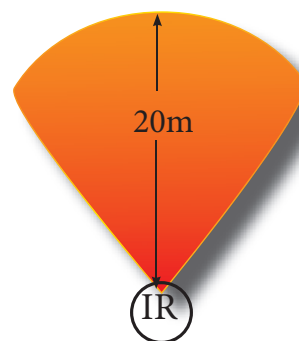

TVI-EYE2S

High definition 2.4 Mega Pixel

Sony IMX322 1/2 inch , 2.4MP image sensor “bullet “ camera. 1080P HD-TVI/AHD/CVI and standard resolution compliant, easy to adjust housing. True day night IR cut filter. Digital wide dynamic & 2D digital noise reductions to deliver noise-free images even in near total darkness. IR smart circuit to reduce ghosting out of an image. Built in LED's allow the camera to be used in total darkness up to a maximum range of 20 meters.

2.8mm WIDE ANGLE fixed lens

Features

- 1920 x 1080P 2.4MPixels
- Sony IMX322 CMOS 1/2” sensor
- TVI/AHD/CVI and standard resolution switchable output
- Signal to noise ratio >52dB
- IR Smart
- True IR cut filter
- Day/Night
- 3.6mm lens
- 20 Metre IR range
- 0 Lux with IR LED , 0.01Lux
- Aluminium external housing
- Colour: White
- IP66 Weather proof housing
- 3-Axis rotation
- Power input: 12v DC 70/300mA
- Dual glass technology
- Size:89 x 76mm