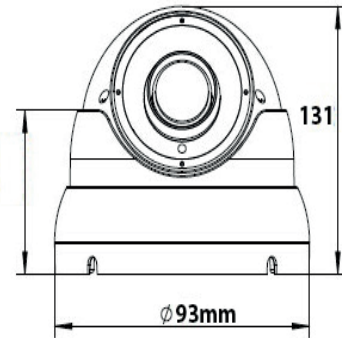

2STL-EYE150-GRA/WH

High definition 2.4 Mega Pixel