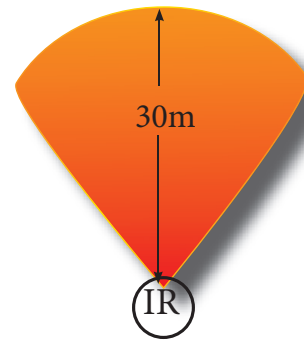

2STL-EYE150-GRA/WH

High definition 2.4 Mega Pixel