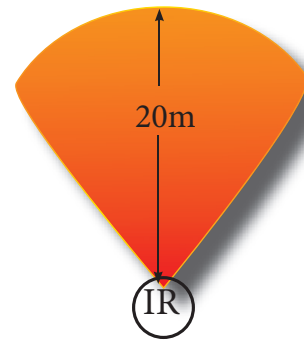

2STL-EYE2-GRA/WH

High definition 2.4 Mega Pixel