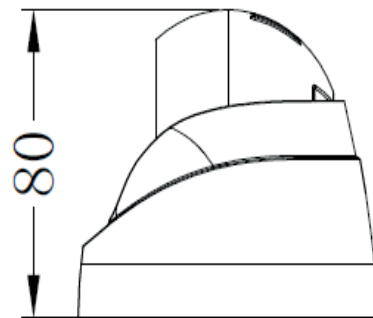

Common Features

- 1/2.8ins SONY 2.4MP IMX291
- Starvis back illuminated sensor
- 3MP HD lens with IR correction
- IR Smart
- IP66 rated - suitable for in and outside
- Signal to noise ratio >52dB
- 0 lux with IR LED 0.001Lux
- Aluminium external housing
- dual glass technology - prevents image fogging