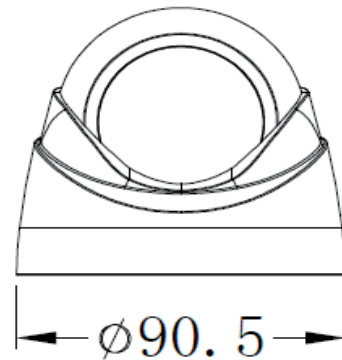

2STL-EYE2-GRA/WH

High definition 2.4 Mega Pixel

2.4MP CCTV cameras featuring Ultra low light operation which allows colour images to be captured where other cameras struggle. For use with analogue HD systems featuring TVI, AHD & CVI format. Perfectly matched for use with Hikvision DVRs and our TVision DVRs. Use shotgun cable to carry images and power to your camera for best results. Unlike other wholesalers, we fully test our cameras for quality and reliability. So buy your CCTV system at wholesale prices. Buy HD cctv cameras at low price direct from wholesalers

Features

- TVI/CVI/AHD output
- Ultra low light - colour at night!
- 2.4MP Sony image sensor
- 2.8 or 3.6mm lens
- 20 Metre IR range
- 0 Lux with IR LED , 0.0001Lux
- Up the coax control
- Power input: 12v DC 500mA

Common Features

- 1/2.8ins SONY 2.4MP IMX291
- Starvis back illuminated sensor
- 3MP HD lens with IR correction
- IR Smart
- IP66 rated - suitable for in and outside
- Signal to noise ratio >52dB
- 0 lux with IR LED 0.001Lux
- Aluminium external housing
- dual glass technology - prevents image fogging