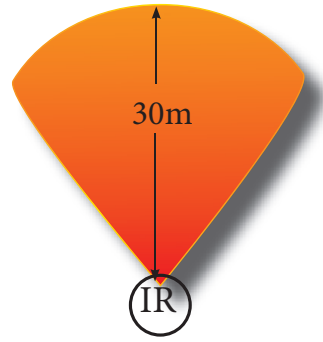

# QT-TU323HI36

The Qutron range of IP cameras support Hikvisions Video Contents Analysys (VCA) -

- Motion detection
- Line crossing
- Intrusion detection
- Region of Interest (ROI)
- Supports plug & play ( on LAN)
- Supports Hikvision PoE
- Supports SADP tools
- Supports IVMS4200 client
- Support Onvif V4.2
- Manual IP change may be require on PoE with Hikvision & HiKom NVRs

## Specifications

- 2MPixel IP camera
- 3.6mm lens
- Supports Hikvision, HiKcom ,
- Supports Alien Megahero , DSD,LTS NVRs
- Supprts KT&C , DSS NVRs •
- wide dynamic range
- 1080P real-time video
- 3D DNR & DWDR & BLC
- IR LEDs: up to 20m
- IP66 for indoor and outdoor use
- PoE or 12V DC @110mA/370mA
- Compact design