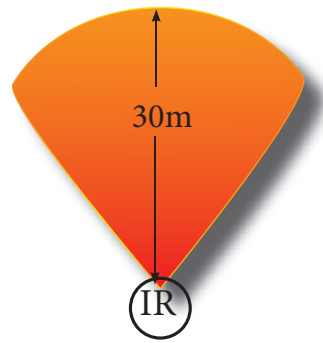

QT-EYE323HIVE

The Qutron range of IP cameras support Hikvisions Video Contents Analys (VCA) -

- Motion detection
- Line crossing
- Intrusion detection
- Region of Interest (ROI)
- Supports plug & play (on LAN)
- Supports Hikvision PoE
- Supports SADP tools
- Supports IVMS4200 client
- Support Onvif V4.2
- Manual IP change may be require on PoE with Hikvision & HiKom NVRs

Specifications

- 2MPixel IP camera
- 2.8~12mm vari#focal lens
- Supports Hikvision, HiKcom ,
- Supports Alien Megahero , DSD,LTS NVRs
- Supprts KT&C , DSS NVRs •
- wide dynamic range
- 1080P real-time video
- 3D DNR & DWDR & BLC
- IR LEDs: up to 30m
- IP66 for indoor and outdoor use
- PoE or 12V DC @ 120mA/560mA
- Compact design