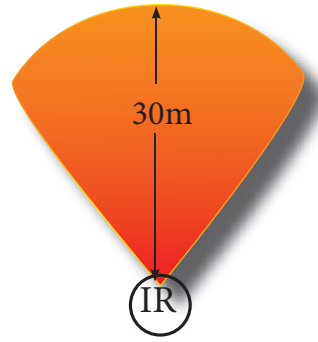

QT-TU323HIVF

The Qutron range of IP cameras support Hikvisions Video Contents Analysys (VCA) -

- Motion detection
- Line crossing
- Intrusion detection
- Region of Interest (ROI)
- Supports plug & play (on LAN)
- Supports Hikvision PoE
- Supports SADP tools
- Supports IVMS4200 client
- Support Onvif V4.2
- Manual IP change may be require on PoE with Hikvision & HiKom NVRs

Specifications

- 2MPixel IP camera
- 2.8~12mm vari~focal lens
- Supports Hikvision, HiKcom ,
- Supports Alien Megahero , DSD,LTS NVRs
- Supprts KT&C , DSS NVRs •
- wide dynamic range
- 1080P real-time video
- 3D DNR & DWDR & BLC
- IR LEDs: up to 30m
- IP66
- PoE or 12V DC operation @700mA max.
- Compact design