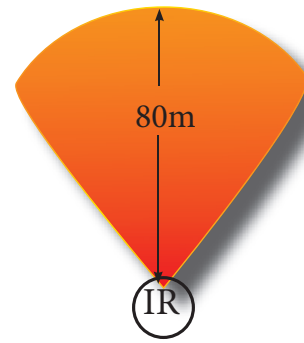

HS-SCB415TI-V10

High definition 2.4 Mega Pixel

1080P High Definition HD-TVI CCTV Bullet PTZ Camera, compatible with all HD-TVI Turbo recorders The cameras are suitable for use both indoors or outdoors, have a 5mm ~ 50.0mm (10x Optical zoom) lens, which provides an angle of view of approx. 51° ~ 6° degrees.

Features

- 1920 x 1080P 2.4MPixels
- Sony IMX322 CMOS 1/2" sensor
- Ambarella Digital Singal Processing
- UTC Up the coxail control (Hikvision)
- TVI video output mode
- Signal to noise ratio >52dB
- IR Smart
- True IR cut filter
- Day/Night
- 10x optical zoom lens 5.1~50mm
- 256 presets
- 80 Metre IR range
- AluminAluminumnal housing
- Colour: White
- IP66 Weather proof housing
- Power input: 12v DC 900mA
- Dual glass technology
- Size:230 x 180 x 15mm
- weight 1Kg