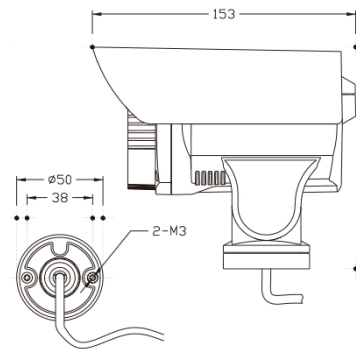

HS-SCB415TI-V10

High definition 2.4 Mega Pixel

1080P High Definition HD-TVI CCTV Bullet PTZ Camera, compatible with all HD-TVI Turbo recorders The cameras are suitable for use both indoors or outdoors, have a 5mm ~ 50.0mm (10x Optical zoom) lens, which provides an angle of view of approx. 51° ~ 6° degrees.

Up the coaxial cable telemetry when used with Hikvision, Hikom DVRs as they support Hikvision Coaxiton protocol. The camera is a Pan Tilt & Zoom Camera, allowing you to have full control of the camera directly from the DVR. it can also be connected to using Pelco-P/D protocols along with rs485 connections for data - Please make sure your DVR supports one of these protocols before ordering.

Features

- 1920 x 1080P 2.4MPixels
- Sony IMX322 CMOS 1/2" sensor
- Ambarella Digital Singal Processing
- UTC Up the coxail control (Hikvision)
- TVI video output mode
- Signal to noise ratio >52dB
- IR Smart
- True IR cut filter
- Day/Night
- 10x optical zoom lens 5.1~50mm
- 256 presets
- 80 Metre IR range
- AluminAluminumnal housing
- Colour: White
- IP66 Weather proof housing
- Power input: 12v DC 900mA
- Dual glass technology
- Size:230 x 180 x 15mm
- weight 1Kg