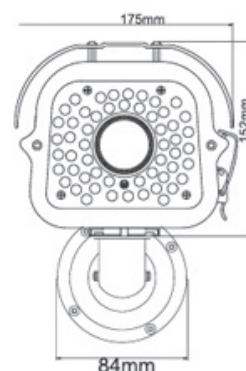

## High definition 2.4 Mega Pixel

Sony IMX322 1/2 inch , 2.4MP image sensor vandal resistant "BULLETT " camera. 1080P HD-TVI compliant and easy to adjust housing. True day night IR cut filter. Digital wide dynamic & 3D digital noise reductions to deliver noise free images even in total darkness. IR smart circuit to reduce ghosting out of image. Built PARANA IR LED's allow the camera to be used in total darkness up to a maximum range of 80 metres. 6~22mm VARIFOCAL lens For use with all systems carrying the HD-TVi & Turbo HD mark , 2 years guarantee

### Features

- 1920 x 1080P 2.4MPixels
- Sony IMX322 CMOS 1/2" sensor
- TVI video output mode
- Signal to noise ratio >52dB
- IR Smart
- True IR cut filter
- Day/Night
- 6-22mm vari fical lens
- 80 Metre IR range
- 0 Lux with IR LED , 0.01Lux
- Aluminium external housing
- Colour: White
- IP66 Weather proof housing
- Power input: 12v DC 900mA
- Dual glass technology
- Size:230 x 180 x 15mm
- weight 2.5K