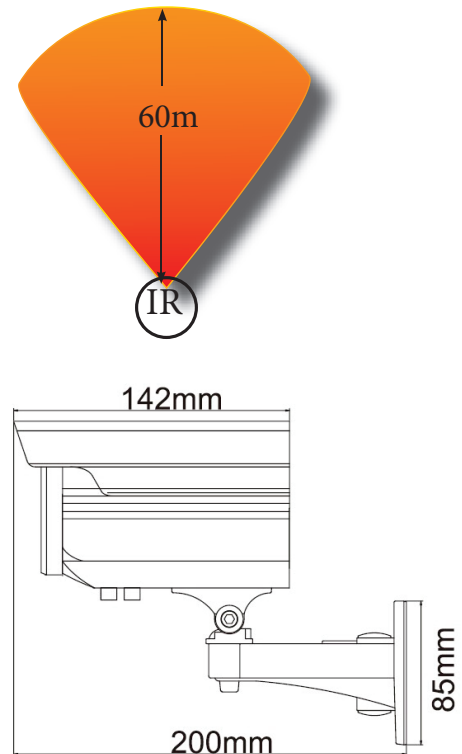

TVI-BULL45S-WH

High definition 2.4 Mega Pixel

Sony IMX322 1/2 inch , 2.4MP image sensor “bullet “ camera. 1080P HD-TVI/AHD/CVI and standard resolution compliant , easy to adjust housing. True day night IR cut filter. Digital wide dynamic & 2D digital noise reductions to deliver noise-free images even in near total darkness. IR smart circuit to reduce ghosting out of image. Built in LED's allow the camera to be used in total darkness up to a maximum range of 60 metres

Features

- 1920 x 1080P 2.4MPixels
- Sony IMX322 CMOS 1/2” sensor
- TVI/AHD/CVI and standard resolution switchable output
- Signal to noise ratio >52dB
- IR Smart
- True IR cut filter
- Day/Night
- 2.8~12mm vari~focal lens
- 60 Metre IR range
- 0 Lux with IR LED , 0.01Lux
- Aluminum external housing
- Colour: White/graphite gray
- IP66 Weather proof housing
- 3 axis bracket suitable for walls or ceiling
- Power input: 12v DC 70/400mA
- Dual glass technology
- Size:200 x 172 x 83mm
- weight 1.4K