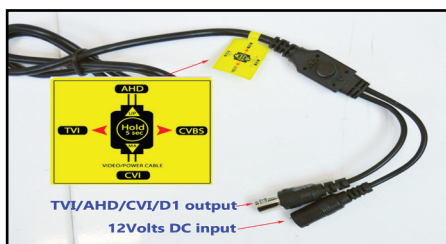

TVI-BULL45S-WH

High definition 2.4 Mega Pixel

Sony IMX322 1/2 inch , 2.4MP image sensor “bullet “ camera. 1080P HD-TVI/AHD/CVI and standard resolution compliant , easy to adjust housing. True day night IR cut filter. Digital wide dynamic & 2D digital noise reductions to deliver noise-free images even in near total darkness. IR smart circuit to reduce ghosting out of image. Built in LED's allow the camera to be used in total darkness up to a maximum range of 60 metres

Features

- 1920 x 1080P 2.4MPixels
- Sony IMX322 CMOS 1/2” sensor
- TVI/AHD/CVI and standard resolution switchable output
- Signal to noise ratio >52dB
- IR Smart
- True IR cut filter
- Day/Night
- 2.8~12mm vari~focal lens
- 60 Metre IR range
- 0 Lux with IR LED , 0.01Lux
- Aluminum external housing
- Colour: White/graphite gray
- IP66 Weather proof housing
- 3 axis bracket suitable for walls or ceiling
- Power input: 12v DC 70/400mA
- Dual glass technology
- Size:200 x 172 x 83mm
- weight 1.4K