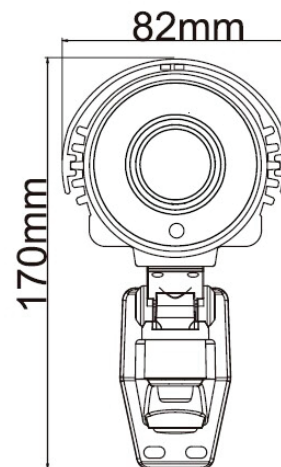

TVI-BULL45S-WH

High definition 2.4 Mega Pixel

Sony IMX322 1/2 inch , 2.4MP image sensor “bullet “ camera. 1080P HD-TVI/AHD/CVI and standard resolution compliant , easy to adjust housing. True day night IR cut filter. Digital wide dynamic & 2D digital noise reductions to deliver noise-free images even in near total darkness. IR smart circuit to reduce ghosting out of image. Built in LED's allow the camera to be used in total darkness up to a maximum range of 60 metres

Features

- 1920 x 1080P 2.4MPixels
- Sony IMX322 CMOS 1/2” sensor
- TVI/AHD/CVI and standard resolution switchable output
- Signal to noise ratio >52dB
- IR Smart
- True IR cut filter
- Day/Night
- 2.8~12mm vari~focal lens
- 60 Metre IR range
- 0 Lux with IR LED , 0.01Lux
- Aluminum external housing
- Colour: White/graphite gray
- IP66 Weather proof housing
- 3 axis bracket suitable for walls or ceiling
- Power input: 12v DC 70/400mA
- Dual glass technology
- Size:200 x 172 x 83mm
- weight 1.4K