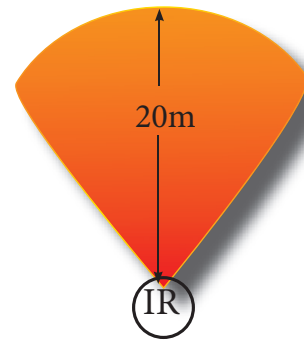

TVI-BULL1S-WH

High definition 2.4 Mega Pixel

Sony IMX322 1/2 inch , 2.4MP image sensor “bullet “ camera. 1080P HD-TVI and standard resolution compliant , easy to adjust housing. True day night IR cut filter. Digital wide dynamic & 2D digital noise reductions to deliver noise-free images even in near total darkness. IR smart circuit to reduce ghosting out of image. Built in 5mm, 24 LED's allow the camera to be used in total darkness up to a maximum range of 20 metres.

Features

- 1920 x 1080P 2.4MPixels
- Sony IMX322 2.4MP CMOS 1/2” sensor
- 2 BNC's , one for TVI & other for standard
- Signal to noise ratio >52dB
- IR Smart
- True IR cut filter
- Day/Night
- 3.6mm lens
- 20 Metre IR range
- 0 Lux with IR LED , 0.01Lux
- Aluminium external housing
- Colour: White
- IP66 Weather proof housing
- Power input: 12v DC 360mA
- Dual glass technology
- Size:151 (w) x 64 (H) x 65.5 (D)