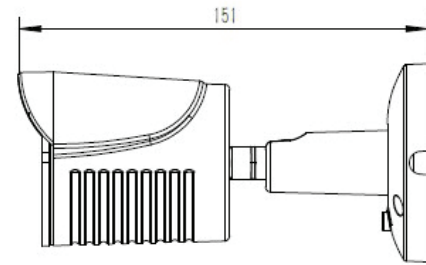

TVI-BULL1S-WH

High definition 2.4 Mega Pixel

Sony IMX322 1/2 inch , 2.4MP image sensor “bullet “ camera. 1080P HD-TVI and standard resolution compliant , easy to adjust housing. True day night IR cut filter. Digital wide dynamic & 2D digital noise reductions to deliver noise-free images even in near total darkness. IR smart circuit to reduce ghosting out of image. Built in 5mm, 24 LED's allow the camera to be used in total darkness up to a maximum range of 20 metres.

Features

- 1920 x 1080P 2.4MPixels
- Sony IMX322 2.4MP CMOS 1/2” sensor
- 2 BNC's , one for TVI & other for standard
- Signal to noise ratio >52dB
- IR Smart
- True IR cut filter
- Day/Night
- 3.6mm lens
- 20 Metre IR range
- 0 Lux with IR LED , 0.01Lux
- Aluminium external housing
- Colour: White
- IP66 Weather proof housing
- Power input: 12v DC 360mA
- Dual glass technology
- Size:151 (w) x 64 (H) x 65.5 (D)