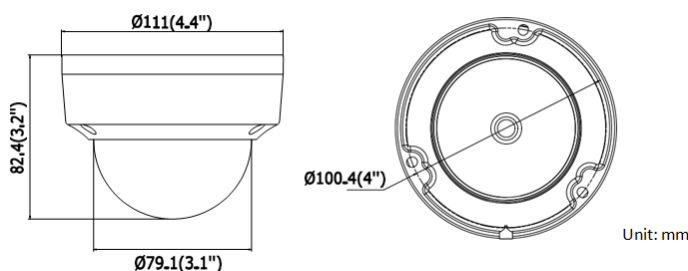

## Dimensions

DS-2CD2135FWD-I	
<b>Camera</b>	
Image Sensor	1/2.8" Progressive Scan CMOS
Minimum Illumination	Color: 0.008 lux @(F1.6, AGC ON), 0 lux with IR
Shutter Time	1/3 s to 1/100,000 s
Slow Shutter	Supported
Lens	98° (2.8 mm), 78.7° (4 mm), 48° (6 mm), 37° (8 mm)
Lens Mount	M12
Iris	F1.6
3-Axis Adjustment	Pan: 0° to 355°; Tilt: 0° to 75°; Rotate: 0° to 355°
Day and Night	IR Cut Filter
DNR	3D DNR
Wide Dynamic Range	120 dB
<b>Compression Standard</b>	
Video Compression	Main stream: H.265+ / H.265 / H.264+ / H.264; sub stream: H.265+ / H.265 / H.264+ / H.264 / MJPEG; third stream: H.265+ / H.265 / H.264+ / H.264
H.264 Type	Main profile / high profile
H.264+	Support
H.265 Type	Main profile
H.265+	Support
Video Bit Rate	32 Kbps to 16 Mbps
<b>Image</b>	
Maximum Resolution	2048 × 1536
Main Stream	30 fps (2048 × 1536, 1920 × 1080, 1280 × 720)
Sub Stream	30 fps (640 × 360, 352 × 240)
Third Stream	30 fps (1280 × 720)
Image Enhancement	BLC / 3D DNR
Image Settings	Rotate mode supported. Brightness, contrast, saturation, and sharpness are adjustable via web browser and client software
ROI (Region of Interest)	Separate support for one fixed region in main and sub streams
Target Cropping	Supported
Day / Night Switch	Auto / scheduled
<b>Network</b>	
Network Storage	Support for microSD / SDHC / SDXC card (128G), local storage, NAS (NFS,SMB/CIFS), ANR
Alarm Trigger	Motion detection, tampering alarm, network disconnected, IP address conflict, illegal login, HDD full, HDD error
Protocols	TCP/IP, UDP, ICMP, HTTP, HTTPS, FTP, DHCP, DNS, DDNS, RTP, RTSP, RTCP, PPPoE, NTP, UPnP, SMTP, SNMP, IGMP, 802.1X, QoS, IPv6
Standard	ONVIF (PROFILE S, PROFILE G), PSIA, CGI, ISAPI
General Function	One-key reset, anti-flicker, heartbeat, mirror, password protection, privacy mask, watermark, IP address filter
<b>Wi-Fi (-W)</b>	
Wireless Standards	IEEE802.11b, 802.11g, 802.11n
Frequency Range	2.4 GHz to 2.4835 GHz
Channel Bandwidth	20/40 MHz Support
Protocols	802.11b: CCK, QPSK, BPSK, 802.11g/n: OFDM
Security	64/128-bit WEP, WPA/WPA2, WPA-PSK/WPA2-PSK, WPS
Transfer Rates	11b: 11 Mbps, 11g: 54 Mbps, 11n: up to 150 Mbps
Wireless Range	50 m (performance varies based on actual environment)
<b>Interface</b>	
Communication Interface	1 RJ45 10M/100M self-adaptive Ethernet port
On-board Storage	Built-in microSD / SDHC / SDXC slot, up to 128 GB
<b>Smart Feature Set</b>	
Behavior Analysis	Line crossing detection, intrusion detection, unattended baggage detection, object removal detection
Line Crossing Detection	Cross a pre-defined virtual line, up to 1 pre-defined virtual line supported
Intrusion Detection	Enter and loiter in a pre-defined virtual region, up to 1 pre-defined virtual region supported
Object Removal Detection	Objects removed from a pre-defined region, such as exhibits on display
Unattended Baggage Detection	Objects left over in the pre-defined region such as baggage, purses, and dangerous materials
Recognition	Face detection
<b>General</b>	
Operating Conditions	-22° F to 140° F (-30° C to 60° C), Humidity 95% or less (non-condensing)
Power	12 VDC ± 25%, 5.5 W; PoE (802.3af, class 3), 7 W
IR Range	Up to 100 ft (30 m)
Protection Level	IP67, IK10
Dimensions	Camera: Ø 4.4" x 3.2" (Ø 111 x 82.4 mm)
Weight	1.1 lbs (500 g)