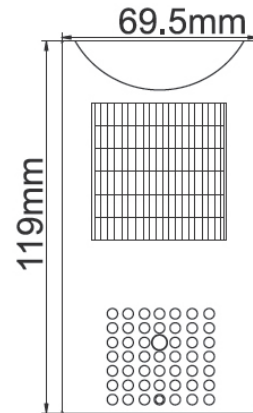

## High definition 2.4 Mega Pixel

Sony STARVIS Covert pin hole camera in PIR alarm housing to give the appearance of a standard burglar alarm sensor. Includes adjustable wall bracket.

### Features

- TVI/CVI/CVBS/AHD output
- True wide dynamic range
- 3.6mm in hole lens
- Colour: White
- Power input: 12v DC 80mA
- Size:70(W) x 40 (H) x 119 (D)
- weight :220g