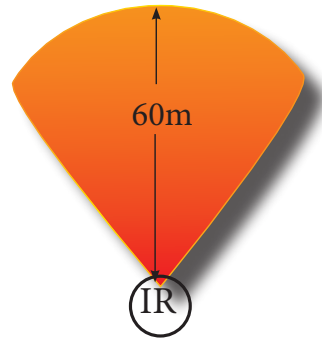

QT-BUL60V4-WH

QTRON

The Qutron range of IP cameras support Hikvisions Video Contents Analysis (VCA) -

- Motion detection
- Line crossing
- Intrusion detection
- Region of Interest (ROI)
- Supports plug & play (on LAN)
- Supports Hikvision PoE
- Supports SADP tools
- Supports IVMS4200 client
- Support Onvif V4.2
- Plug & Play with Hikvision & HiKom NVRs

Specifications

- 4 Mega Pixel IP camera
- 2.8~12mm motorised vari~focal lens, horizontal field of view: 88°to 29°
- Supports Hikvision, Qutron, AlienMegahero, DSD, LTS, KT&C, DSS NVRs
- wide dynamic range
- 4MP real-time video
- Audio input for a microphone
- Factory reset button on cable
- 3D DNR & DWDR & BLC
- Night vision up to 60m
- IP66
- PoE or 12V DC operation @120/700mA