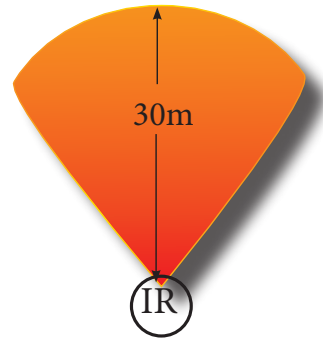

QT-TU10V428

QTRON

The Qutron range of IP cameras support Hikvisions Video Contents Analysis (VCA) -

- Motion detection
- Line crossing
- Intrusion detection
- Region of Interest (ROI)
- Supports plug & play (on LAN)
- Supports Hikvision PoE
- Supports SADP tools
- Supports IVMS4200 client
- Support Onvif V4.2
- Plug & Play with Hikvision & HiKom NVRs

Specifications

- 4 Mega Pixel IP camera
- 2.8mm wide angle lens horizontal field of view: 81°
- Supports Hikvision, Qutron, AlienMegahero, DSD, LTS, KT&C, DSS NVRs
- wide dynamic range
- 4MP real-time video
- Audio input for a microphone
- Factory reset button on cable
- 3D DNR & DWDR & BLC
- Night vision up to 30m
- IP66
- PoE or 12V DC operation @120/560mA