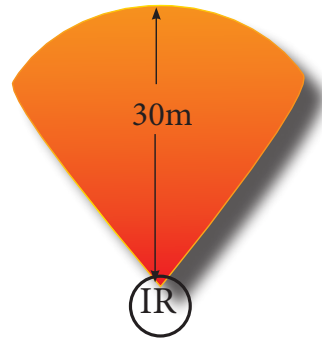

QT-TU10V436