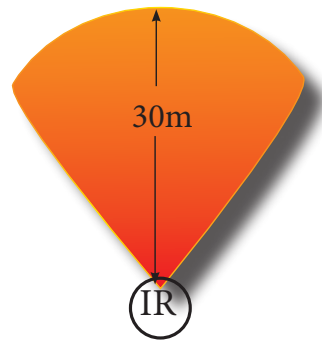

QT-TU1510V4

QTRON

The Qutron range of IP cameras support Hikvisions Video Contents Analysis (VCA) -

- Motion detection
- Line crossing
- Intrusion detection
- Region of Interest (ROI)
- Supports plug & play (on LAN)
- Supports Hikvision PoE
- Supports SADP tools
- Supports IVMS4200 client
- Support Onvif V4.2
- Plug & Play with Hikvision & HiKom NVRs

Specifications

- 4 Mega Pixel IP camera
- 2.8~12mm vari~focal lens, horizontal field of view: 88°to 29°
- Supports Hikvision, Qutron, AlienMegahero, DSD, LTS, KT&C, DSS NVRs
- wide dynamic range
- 4MP real-time video
- Audio input for a microphone
- Factory reset button on cable
- 3D DNR & DWDR & BLC
- Night vision up to 30m
- IP66
- PoE or 12V DC operation @120/560mA